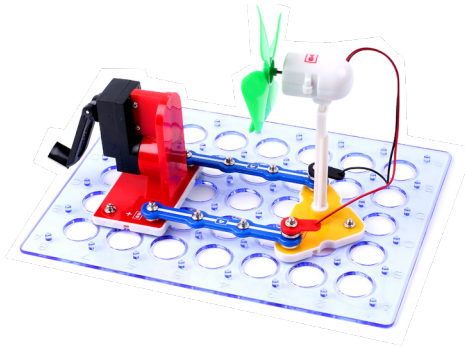

EdgeUTech

IMMERSE YOUR POTENTIAL

Eligibility	Program Name	Time	Fees

Get further 5% referral discount if you refer us to a new student.
Please contact us for further details.

APPROVED - CREATIVE KIDS SERVICE PROVIDER!

Claim creative kids voucher of \$100. Please go to service.nsw.gov.au for more details.

EdgeUTech provides practical application of STEM. EdgeUTech provides educational experiences that have never been encountered before in a classroom, enabling a learning environment perfect for creativity and discovery. Our services include:

Electronics: Our electronic kits are specifically designed to minimise assembly time which creates more opportunity to explore the learning's

behind how each experiment works. Learn to build circuits in the classroom.